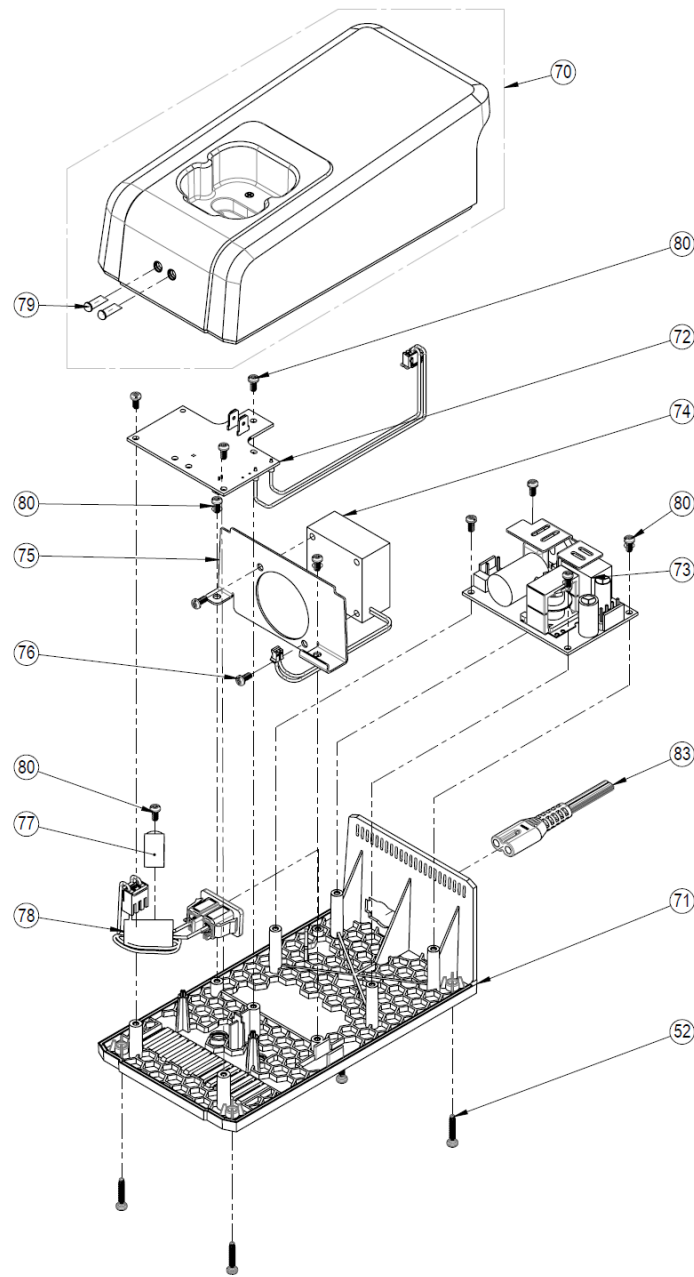

Pos	Art-No	Description	Total	Pos	Art-No	Description	Total
1	708-861	Sheep shearing head complete	1x	30	708-845	Motor housing, upper, complete	1x
2	708-260	Tension nut sheep black	1x	31	708-061	Switch lever black	1x
3	708-251	Sheep shearing head cover	1x	32	708-847	Air filter	1x
4	717-709	Retaining spring	1x	33	708-661	Catch spring for switch with contact	1x
5	717-701	Swivelling fork	1x	34	707-842	Switch contact	1x
6	717-713	Gauge plate 3"	1x	35	708-854	PCB-Switch machine	1x
7	717-707	Chicken feet 3" right	1x	36	708-862	PT-screw KA 30x6	4x
8	717-706	Chicken feet 3" left	1x	37	708-681	Signal cable	1x
9	717-727	Countersunk screw M4 X 8	2x				
10	721-106	Ball	1x	39	708-692	PH-screw Torx Kaflok M3x6	8x
11	708-842	Crankshaft	1x	40	708-844	Motor holder	1x
12	717-725	Ball-bearing 608-2RS	1x	41	708-843-1	Clutch star	1x
13	717-720	Comb screw sheep	2x	42	708-888	Motor complete	1x
14	721-103	Locknut	1x	43	708-852	Fan wheel	1x
15	717-719	Centre post	1x	44	708-853	PCB-Main clipper	1x
16	708-865	Shear head case sheep	1x	45	708-848	Li-Ionic battery 14.4V / 5.0Ah	1x
17	701-636	Ball bearing 608-2Z	1x	46	708-841	Cable holder	1x
				47	708-846	Motor housing, lower, black	1x
20	721-110	Tension nut bushing screw	1x	48	708-840	Motor	1x
21	721-111	Tension retaining ring	1x	49	708-843-2	Clutch flange head side	1x
22	708-246	Sliding sleeve	1x	50	708-843-3	Clutch flange motor side	1x
				52	707-557	PT-screw KA 30x16	10x
	708-891	Set of spare parts small sheep head Pos. 4 / 9 / 41			708-892	Set of spare parts large sheep head Pos. 4 / 7 / 8 / 9 / 10 / 11 / 12 / 13 / 17 / 22 / 41	