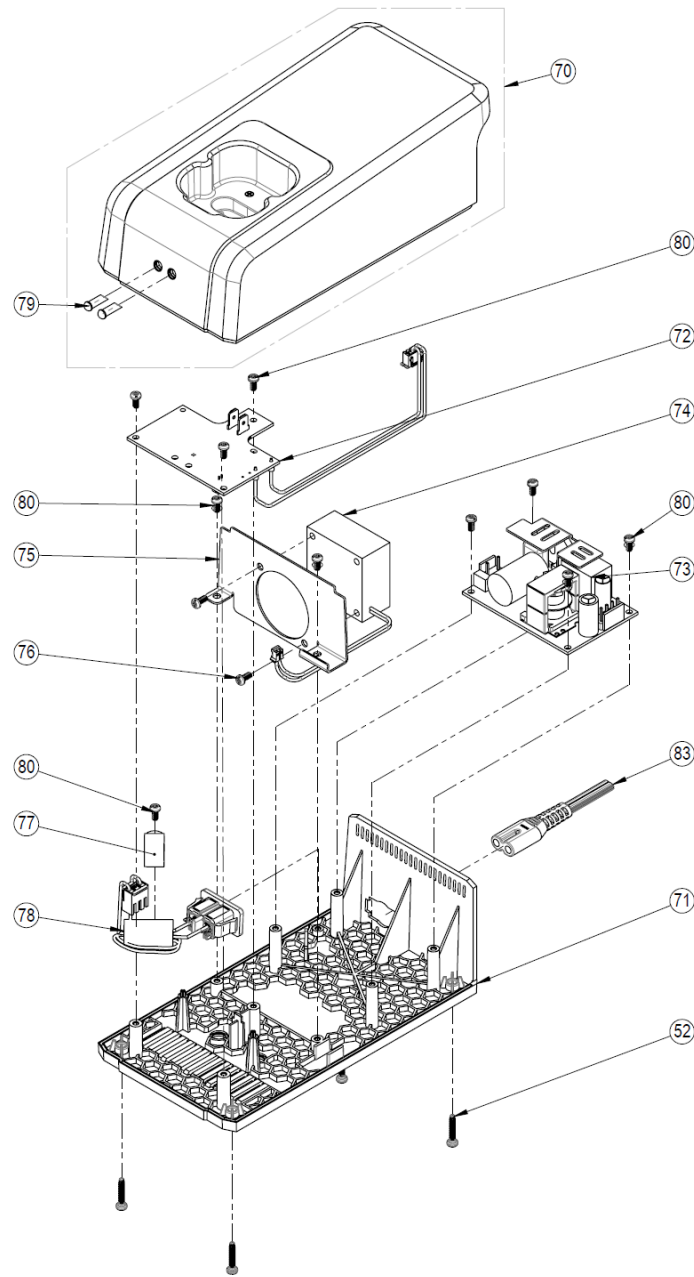

Pos	Art-No	Description	Total	Pos	Art-No	Description	Total
1	708-861	Sheep shearing head complete	1x	30	708-845	Motor housing, upper, complete	1x
2	708-260	Tension nut sheep black	1x	31	708-061	Switch lever black	1x
3	708-251	Sheep shearing head cover	1x	32	708-847	Air filter	1x
4	717-709	Retaining spring	1x	33	708-661	Catch spring for switch with contact	1x
5	717-701	Swivelling fork	1x	34	707-842	Switch contact	1x
6	717-713	Gauge plate 3"	1x	35	708-854	PCB-Switch machine	1x
7	717-707	Chicken feet 3" right	1x	36	708-862	PT-screw KA 30x6	4x
8	717-706	Chicken feet 3" left	1x	37	708-681	Signal cable	1x
9	717-727	Countersunk screw M4 X 8	2x				
10	721-106	Ball	1x	39	708-692	PH-screw Torx Kaflok M3x6	8x
11	708-842	Crankshaft	1x	40	708-844	Motor holder	1x
12	717-725	Ball-bearing 608-2RS	1x	41	708-886	Clutch star	1x
13	717-720	Comb screw sheep	2x	42	708-887	Motor complete	1x
14	721-103	Locknut	1x	43	708-852	Fan wheel	1x
15	717-719	Centre post	1x	44	708-853	PCB-Main clipper	1x
16	708-865	Shear head case sheep	1x	45	708-848	Li-Ionic battery 14.4V / 5.0Ah	1x
17	701-636	Ball bearing 608-2Z	1x	46	708-841	Cable holder	1x
				47	708-846	Motor housing, lower, black	1x
20	721-110	Tension nut bushing screw	1x	48	708-840	Motor	1x
21	721-111	Tension retaining ring	1x	49	708-888	Clutch flange head side	1x
22	708-246	Sliding sleeve	1x	50	708-889	Clutch flange motor side	1x
				52	707-557	PT-screw KA 30x16	10x
	708-891	Set of spare parts small sheep head Pos. 4 / 9 / 41			708-892	Set of spare parts large sheep head Pos. 4 / 7 / 8 / 9 / 10 / 11 / 12 / 13 / 17 / 22 / 41	